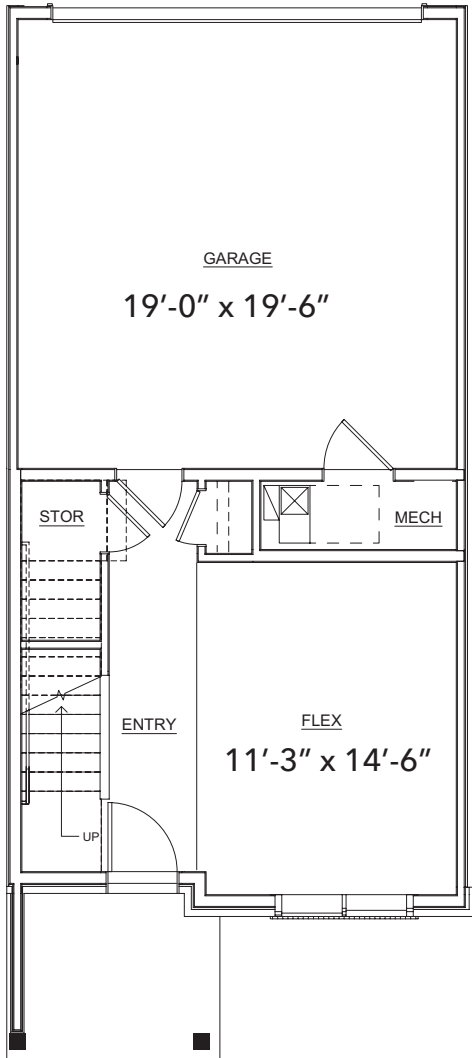

# PRELUDE

AT TAVA WATERS

B Unit

Finished Square Feet: 1,816

# B Unit

First Floor Standard

First Floor Bath & Flex

First Floor Bath & Bed

First Floor  
End Unit

# B Unit

Second Floor Standard

Second Floor End Unit

Second Floor Kitchen Island Option

Second Floor Fireplace Option

Third Floor Standard

Third Floor End Unit