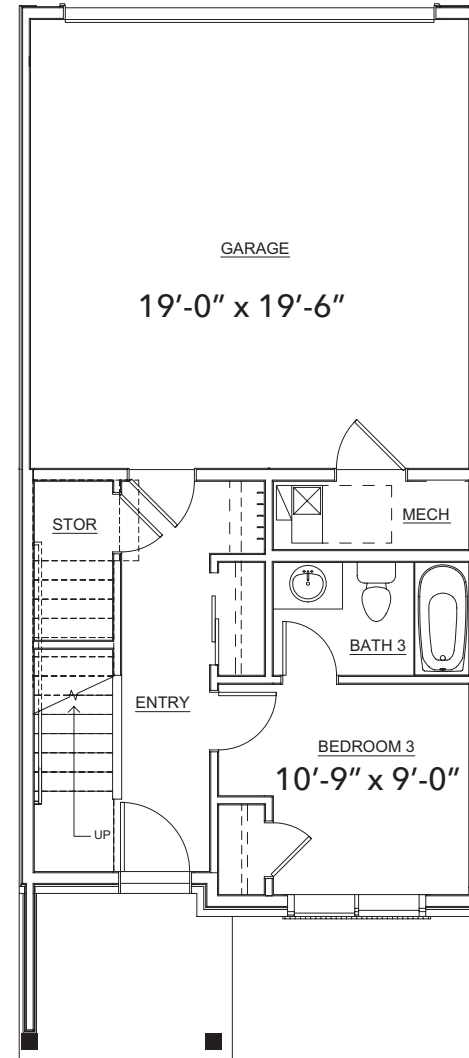

# PRELUDE

AT TAVA WATERS

B Unit

Finished Square Feet: 1,816

# B Unit

First Floor Standard

First Floor Bath & Flex

First Floor Bath & Bed

First Floor  
End Unit

# B Unit

Second Floor Standard

Second Floor End Unit

Second Floor Kitchen Island Option

Second Floor Fireplace Option

Third Floor Standard

Third Floor End Unit