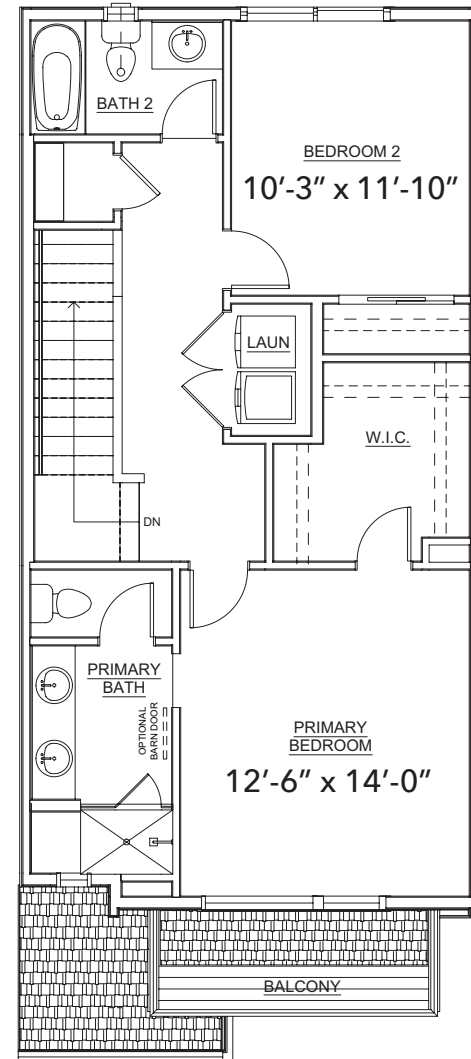

# PRELUDE

AT TAVA WATERS

B Unit

Finished Square Feet: 1,816

# B Unit

First Floor Standard

First Floor Bath & Flex

First Floor Bath & Bed

First Floor  
End Unit

# B Unit

Second Floor Standard

Second Floor End Unit

Second Floor Kitchen Island Option

Second Floor Fireplace Option

Third Floor Standard

Third Floor End Unit

# B Unit

Roof Deck Option

Roof Deck End Unit Option