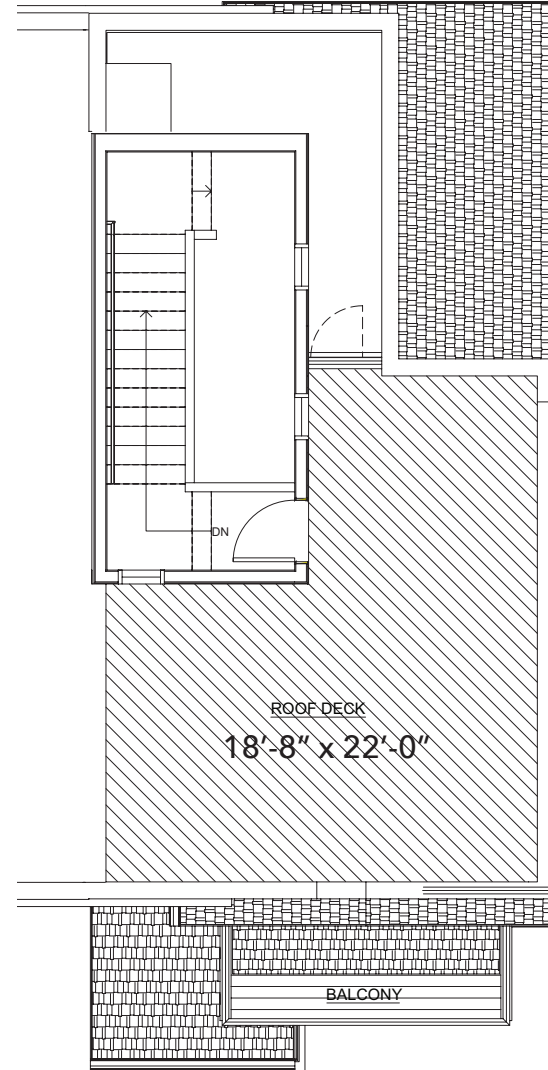

# PRELUDE

AT TAVA WATERS

B Unit

Finished Square Feet: 1,816

# B Unit

First Floor Standard

First Floor Bath & Flex

First Floor Bath & Bed

First Floor  
End Unit

# B Unit

Second Floor Standard

Second Floor End Unit

Second Floor Kitchen Island Option

Second Floor Fireplace Option

Third Floor Standard

Third Floor End Unit

# B Unit

Roof Deck Option

Roof Deck End Unit Option