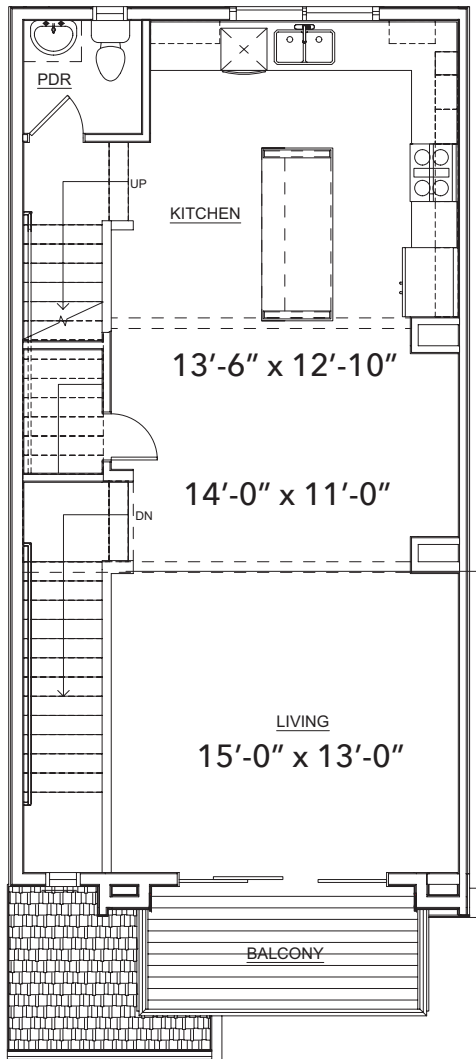

# PRELUDE

AT TAVA WATERS

B Unit

Finished Square Feet: 1,816

# B Unit

First Floor Standard

First Floor Bath & Flex

First Floor Bath & Bed

First Floor  
End Unit

# B Unit

Second Floor Standard

Second Floor End Unit

Second Floor Kitchen Island Option

Second Floor Fireplace Option

Third Floor Standard

Third Floor End Unit