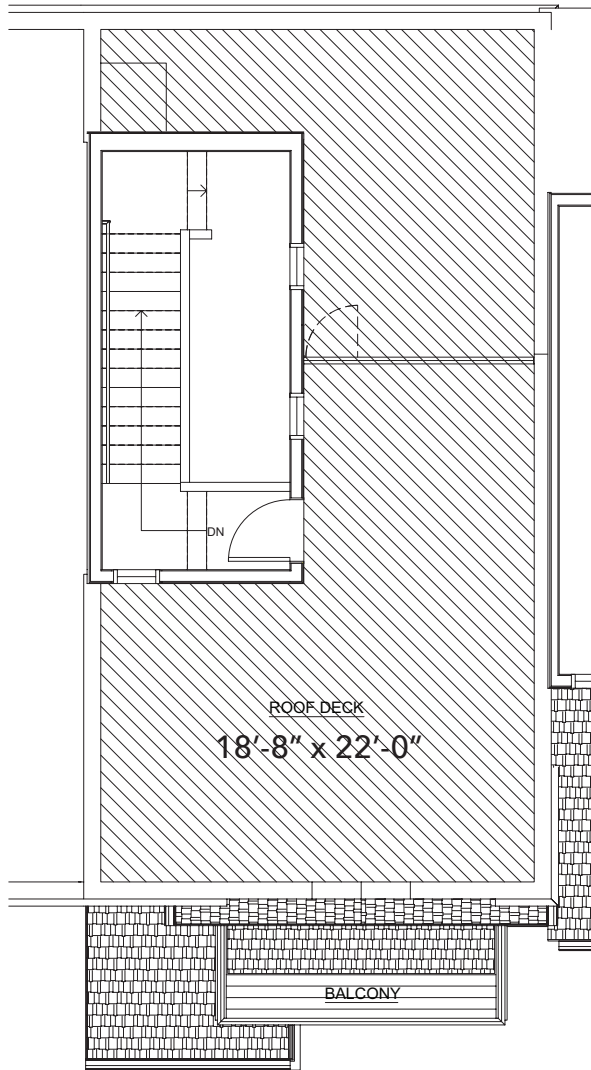

# PRELUDE

AT TAVA WATERS

B Unit

Finished Square Feet: 1,816

# B Unit

First Floor Standard

First Floor Bath & Flex

First Floor Bath & Bed

First Floor  
End Unit

# B Unit

Second Floor Standard

Second Floor End Unit

Second Floor Kitchen Island Option

Second Floor Fireplace Option

Third Floor Standard

Third Floor End Unit

# B Unit

Roof Deck Option

Roof Deck End Unit Option