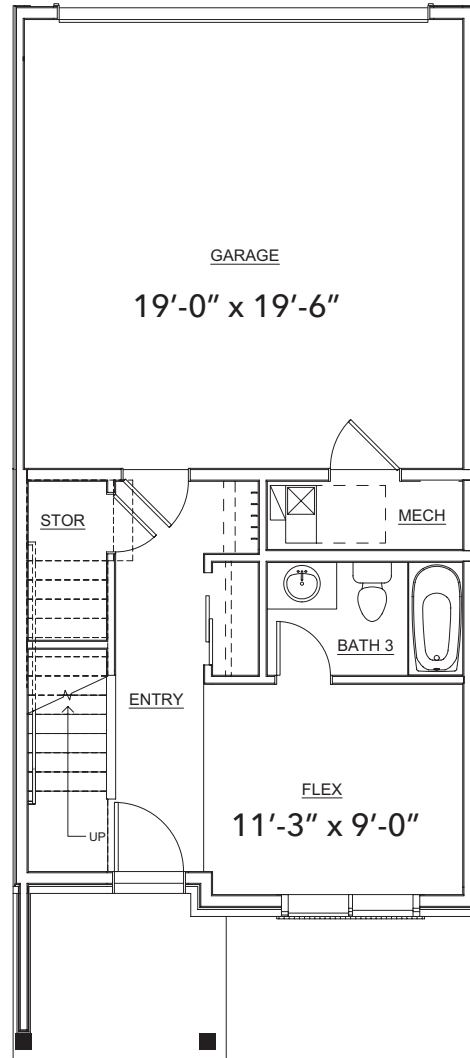

# PRELUDE

AT TAVA WATERS

B Unit

Finished Square Feet: 1,816

# B Unit

First Floor Standard

First Floor Bath & Flex

First Floor Bath & Bed

First Floor  
End Unit

# B Unit

Second Floor Standard

Second Floor End Unit

Second Floor Kitchen Island Option

Second Floor Fireplace Option

Third Floor Standard

Third Floor End Unit