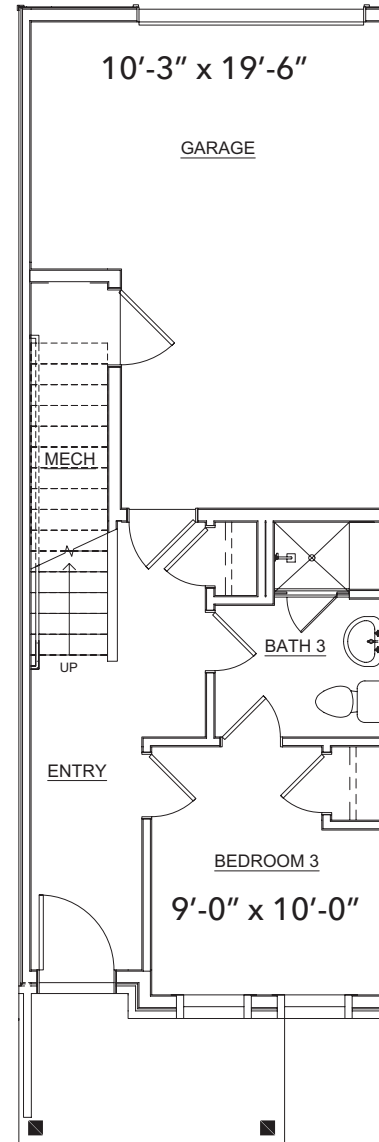

# PRELUDE

AT TAVA WATERS

A Unit

Finished Square Feet: 1,253  
Finished Square Feet With Flex Option: 1,460

# A Unit

First Floor Standard

First Floor Flex

First Floor Bath & Bed

First Floor Bath & Flex

# A Unit

Second Floor Standard

Second Floor  
Fireplace Option

Third Floor Standard

Third Floor  
Closet Option