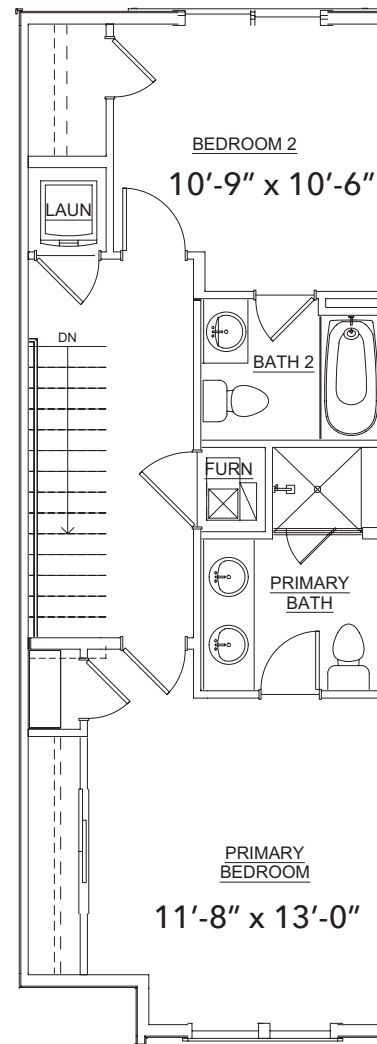

# PRELUDE

AT TAVA WATERS

A Unit

Finished Square Feet: 1,253  
Finished Square Feet With Flex Option: 1,460

# A Unit

First Floor Standard

First Floor Flex

First Floor Bath & Bed

First Floor Bath & Flex

# A Unit

Second Floor Standard

Second Floor  
Fireplace Option

Third Floor Standard

Third Floor  
Closet Option