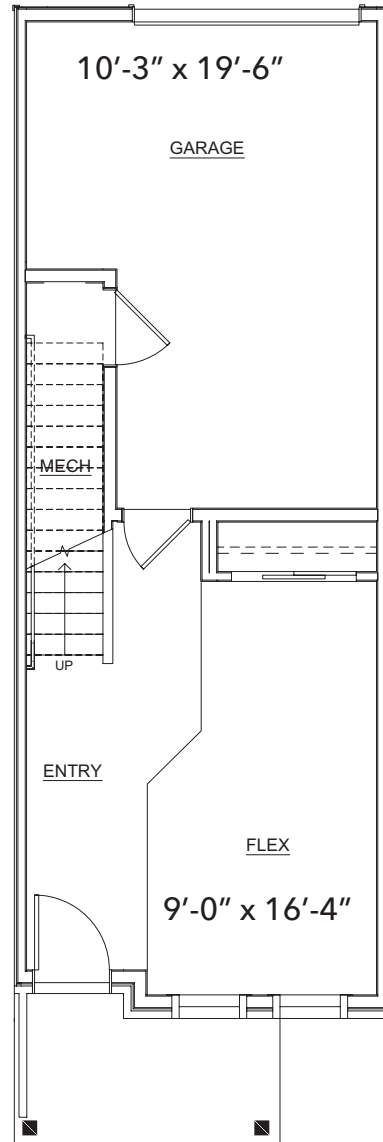

# PRELUDE

AT TAVA WATERS

A Unit

Finished Square Feet: 1,253  
Finished Square Feet With Flex Option: 1,460

# A Unit

First Floor Standard

First Floor Flex

First Floor Bath & Bed

First Floor Bath & Flex

# A Unit

Second Floor Standard

Second Floor  
Fireplace Option

Third Floor Standard

Third Floor  
Closet Option