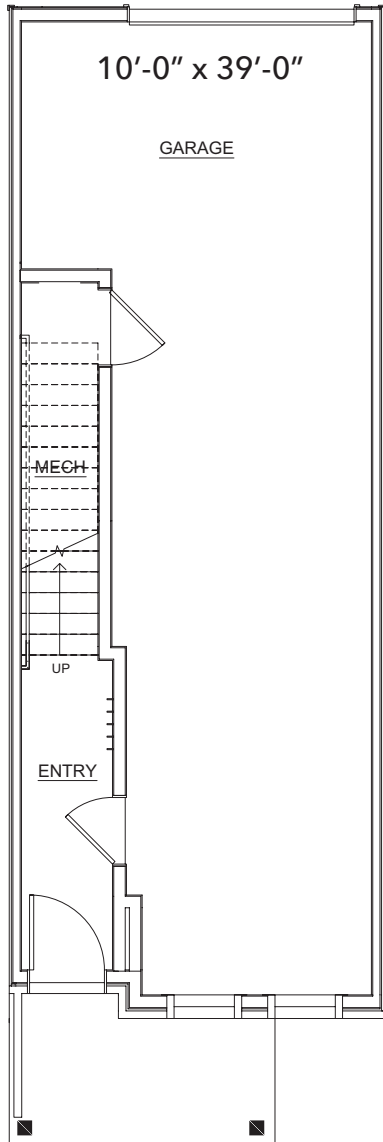

# PRELUDE

AT TAVA WATERS

A Unit

Finished Square Feet: 1,253  
Finished Square Feet With Flex Option: 1,460

# A Unit

First Floor Standard

First Floor Flex

First Floor Bath & Bed

First Floor Bath & Flex

# A Unit

Second Floor Standard

Second Floor  
Fireplace Option

Third Floor Standard

Third Floor  
Closet Option