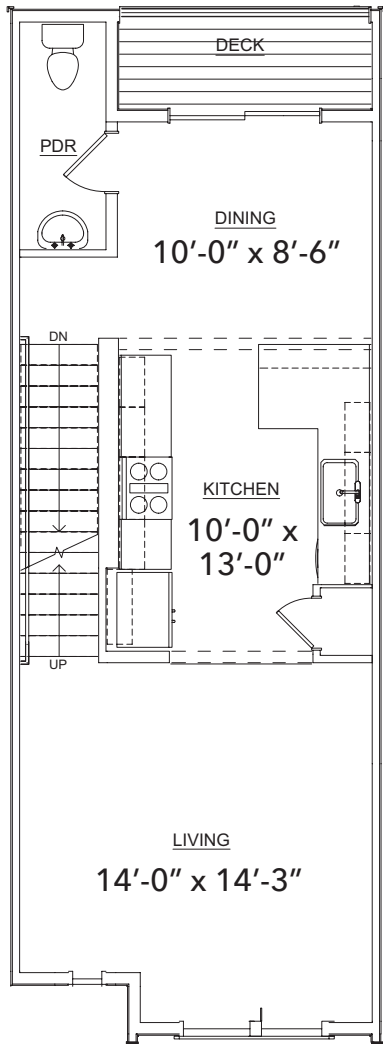

# PRELUDE

AT TAVA WATERS

A Unit

Finished Square Feet: 1,253  
Finished Square Feet With Flex Option: 1,460

# A Unit

First Floor Standard

First Floor Flex

First Floor Bath & Bed

First Floor Bath & Flex

# A Unit

Second Floor Standard

Second Floor  
Fireplace Option

Third Floor Standard

Third Floor  
Closet Option