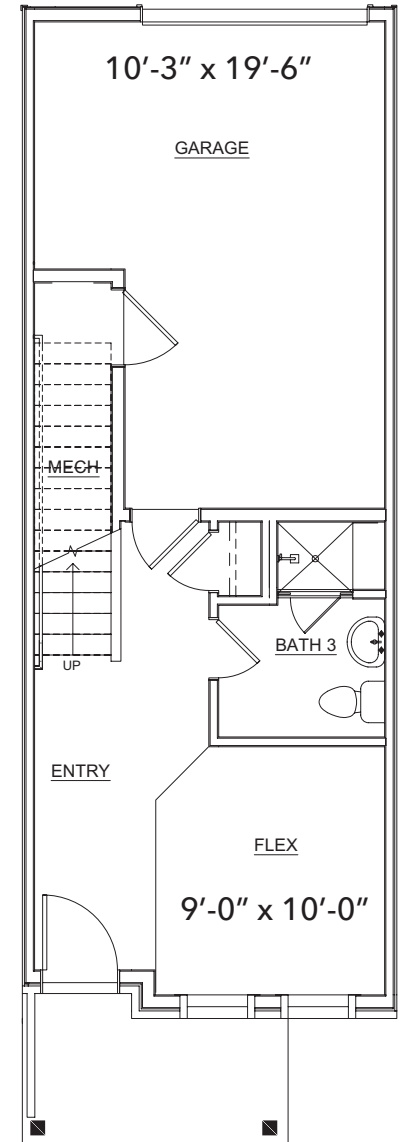

# PRELUDE

AT TAVA WATERS

A Unit

Finished Square Feet: 1,253  
Finished Square Feet With Flex Option: 1,460

# A Unit

First Floor Standard

First Floor Flex

First Floor Bath & Bed

First Floor Bath & Flex

# A Unit

Second Floor Standard

Second Floor  
Fireplace Option

Third Floor Standard

Third Floor  
Closet Option