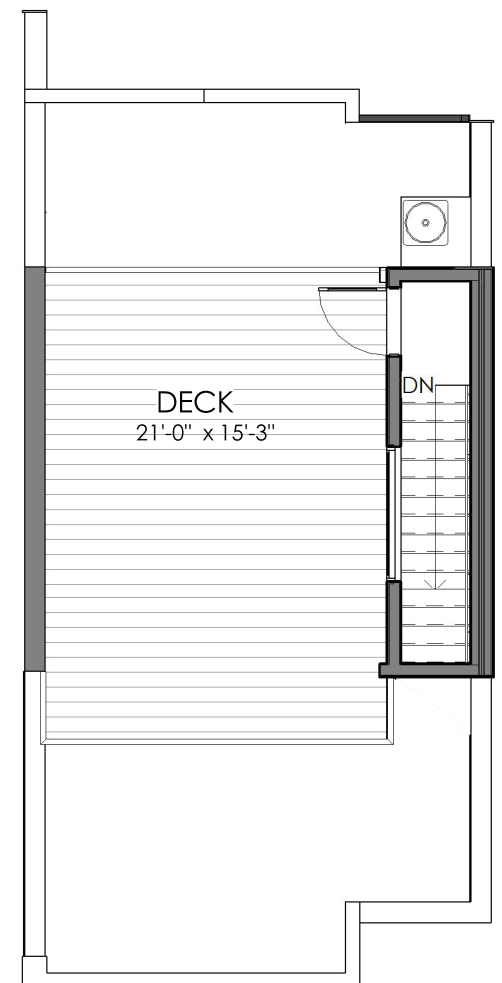

Floor Plans

Unit B 1,872 Total Square Feet

Level 1
Standard
326 Square Feet

Level 1
Optional Bath
326 Square Feet

Level 1
Optional Bed & Bath
326 Square Feet

Level 2
Standard
773 Square Feet

Level 3
773 Square Feet

Level 4