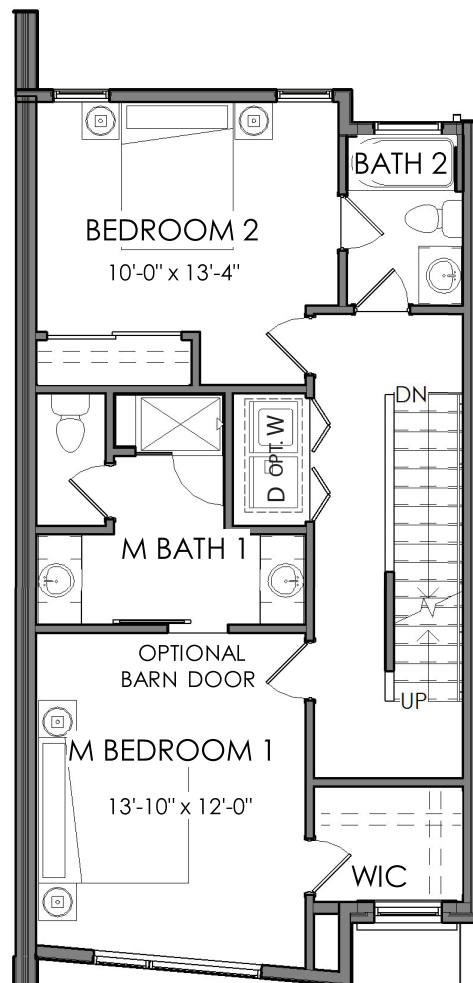

Floor Plans

Unit B 1,872 Total Square Feet

Level 1
Standard
326 Square Feet

Level 1
Optional Bath
326 Square Feet

Level 1
Optional Bed & Bath
326 Square Feet

Level 2
Standard
773 Square Feet

Level 3
773 Square Feet

Level 4