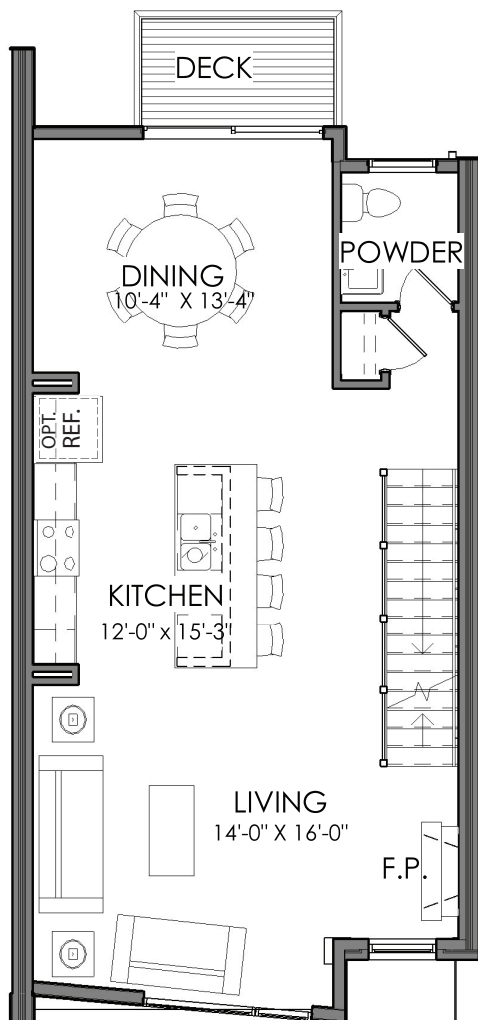

Floor Plans

Unit B 1,872 Total Square Feet

Level 1
Standard
326 Square Feet

Level 1
Optional Bath
326 Square Feet

Level 1
Optional Bed & Bath
326 Square Feet

Level 2
Standard
773 Square Feet

Level 3
773 Square Feet

Level 4