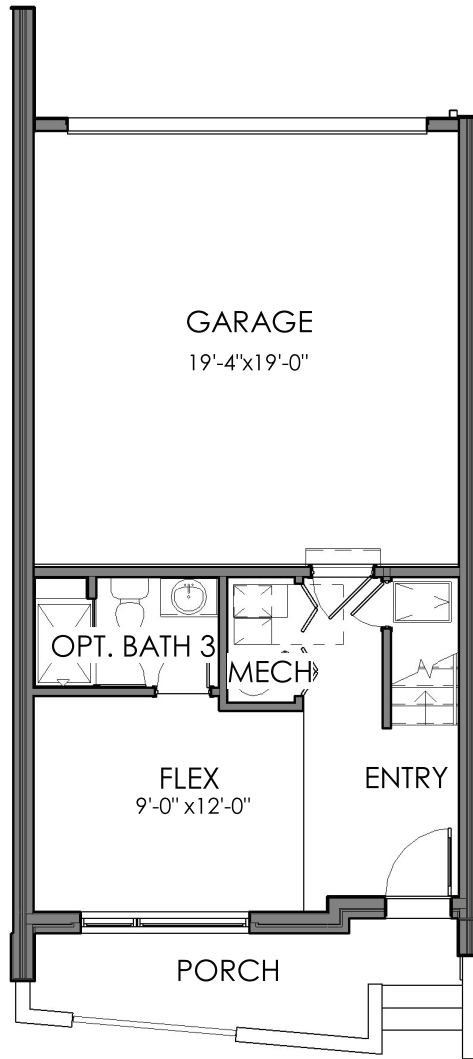

Floor Plans

Unit B 1,872 Total Square Feet

Level 1
Standard
326 Square Feet

Level 1
Optional Bath
326 Square Feet

Level 1
Optional Bed & Bath
326 Square Feet

Level 2
Standard
773 Square Feet

Level 3
773 Square Feet

Level 4