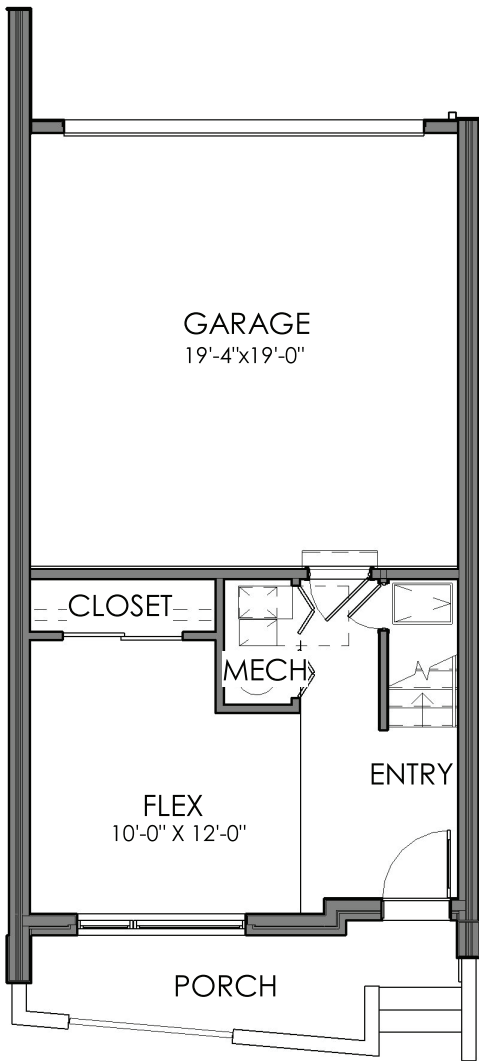

Floor Plans

Unit B 1,872 Total Square Feet

Level 1
Standard
326 Square Feet

Level 1
Optional Bath
326 Square Feet

Level 1
Optional Bed & Bath
326 Square Feet

Level 2
Standard
773 Square Feet

Level 3
773 Square Feet

Level 4