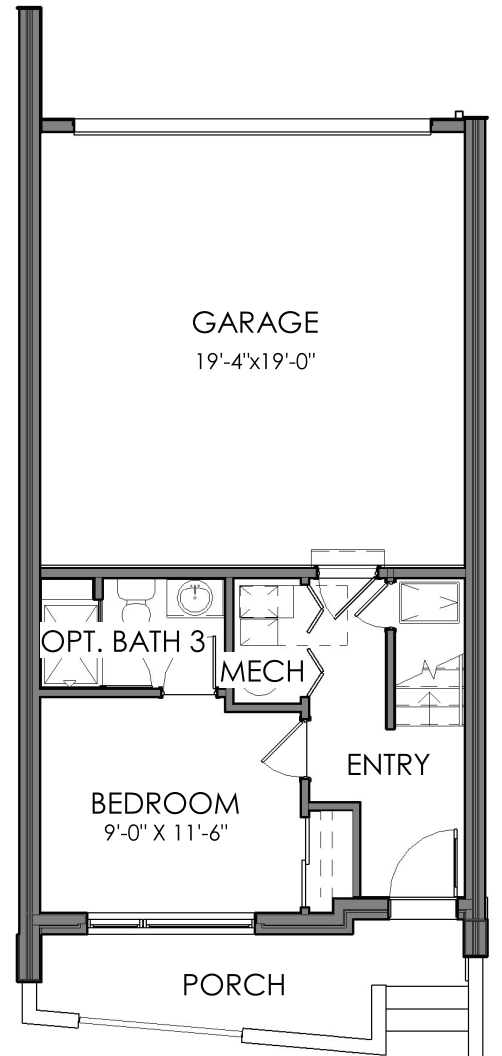

Floor Plans

Unit B 1,872 Total Square Feet

Level 1
Standard
326 Square Feet

Level 1
Optional Bath
326 Square Feet

Level 1
Optional Bed & Bath
326 Square Feet

Level 2
Standard
773 Square Feet

Level 3
773 Square Feet

Level 4